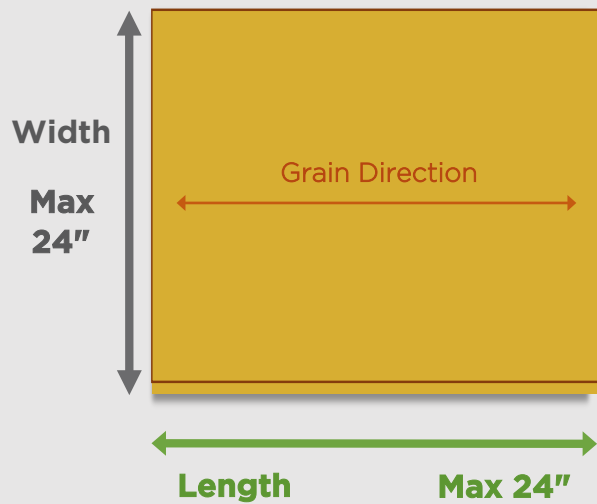

PureBond Plywood Project Panel Cut to Size Order Form - 2 ft x 2 ft

Order Information

Name

Street

City

State

Zip

Email

Cut to Size Information

Select from the Width and Length fields for your Cut to Size Panel

Width - Inches

Length - Inches

1/4" White Oak

Terms & Conditions

The panel will be manufactured and cut by Columbia Forest Products, to the dimensions specified. Cut to Size panels are Non-Refundable. There is a limit of 4 cuts per panel. The shipment will include the balance of the panel after the cuts have been made.