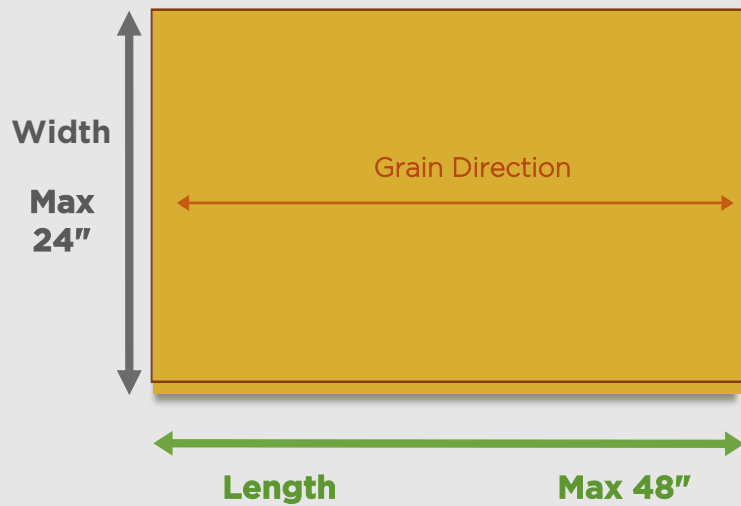

PureBond Plywood Project Panel Cut to Size Order Form - 2 ft x 4 ft

Order Information

Name

Street

City

State

Zip

Email

Cut to Size Information

Select from the Width and Length fields for your Cut to Size Panel

Width - Inches

Length - Inches

1/4" Cedar

Terms & Conditions

The panel will be manufactured and cut by Columbia Forest Products, to the dimensions specified. Cut to Size panels are Non-Refundable. There is a limit of 4 cuts per panel. The shipment will include the balance of the panel after the cuts have been made.