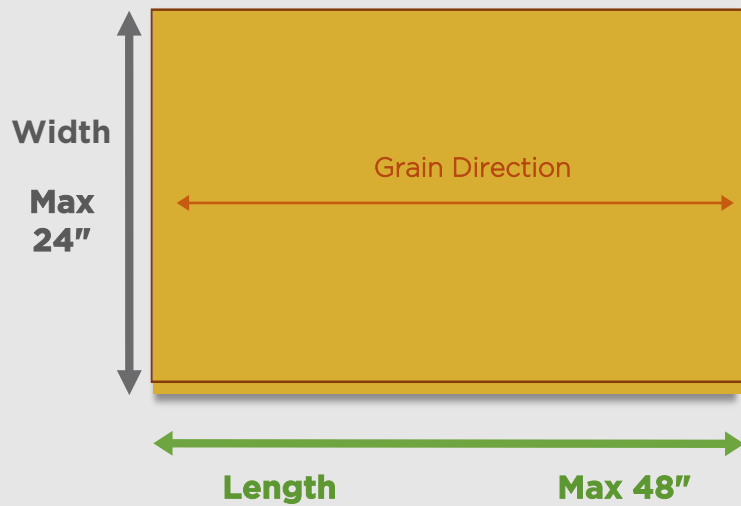

PureBond Plywood Project Panel

Cut to Size Order Form - 2 ft x 4 ft

Order Information

Name

Street

City

State

Zip

Email

Cut to Size Information

Select from the Width and Length fields for your Cut to Size Panel

Width - Inches

Length - Inches

1/4" Red Oak

Terms & Conditions

The panel will be manufactured and cut by Columbia Forest Products, to the dimensions specified. Cut to Size panels are Non-Refundable. There is a limit of 4 cuts per panel. The shipment will include the balance of the panel after the cuts have been made.