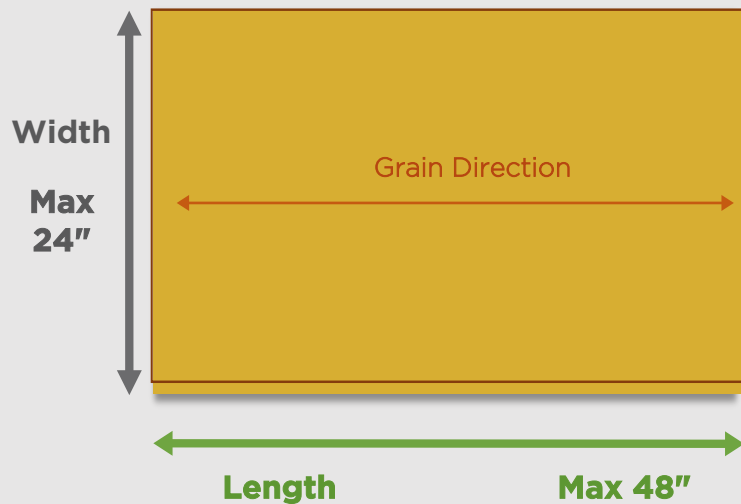

PureBond Plywood Project Panel Cut to Size Order Form - 2 ft x 4 ft

Order Information

Name

Street

City

State

Zip

Email

Cut to Size Information

Select from the Width and Length fields for your Cut to Size Panel

Width - Inches

Length - Inches

1/4" Walnut

Terms & Conditions

The panel will be manufactured and cut by Columbia Forest Products, to the dimensions specified. Cut to Size panels are Non-Refundable. There is a limit of 4 cuts per panel. The shipment will include the balance of the panel after the cuts have been made.